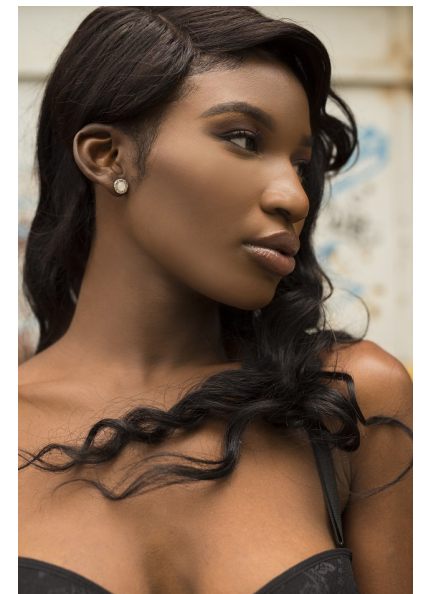

MELISSA

Height 172cm/5'7.5" Bust 82cm/32.5" Waist 63cm/25" Hips 93cm/36.5"
Shoe 40.5 EU/9.5 US/7 UK Hair Black

Office Park 30, River bend street, Fourways, Johannesburg, South africa

Tel: + 27 79 707 5550 | Mobile: + 27 79 707 5550