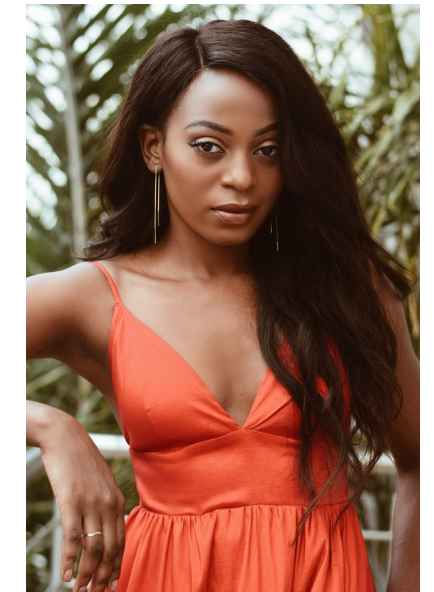

GRACE BHOLA

Height 175cm/5'9" Bust 84cm/33" Waist 64cm/25" Hips 95cm/37.5"
Shoe 40.5 EU/9.5 US/7 UK Hair Black

Office Park 30, River bend street, Fourways, Johannesburg, South africa

Tel: + 27 79 707 5550 | Mobile: + 27 79 707 5550